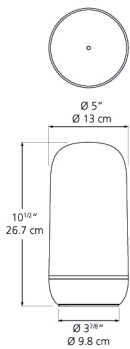

Gople Portable table white

SPECIFICATIONS

0181025A

Design By
BJARKE INGELS GROUP

Collection
Design

Specifications

Delivered lumens	212.24lm
Light output ratio	88.43lm/W
Power consumption	N/A
Led type	2.4W Array*
CCT (Correlated Color Temperature)	2700K
CRI (Color Rendering Index)	>80
Life expectancy	50000Hrs
Control type	DIMMABLE (On Base)
Input Voltage	120V
Driver	N/A

Dimensions

Packaging

1 Box

1 x 14-5/16" x 6-11/16" x 6-13/16" / 3.2 lbs - 36.2 cm x 16.7 cm x 17 cm / 1.45 kg

Light distribution

Diffused

Luminaire weight

1.92 lbs / .87 kg