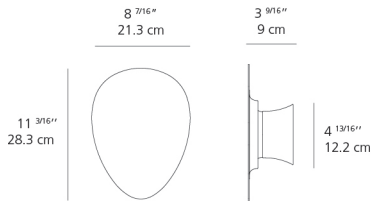

Dimensions

Packaging

2 Boxes

1 x 13-1/16" x 13-1/16" x 3-1/16" / 2.01 lbs - 33.02 cm x 33.02 cm x 7.62 cm / .91 kg

1 x 8-1/16" x 8-1/16" x 8-1/16" / 1.41 lbs - 20.32 cm x 20.32 cm x 20.32 cm / .64 kg

Light distribution