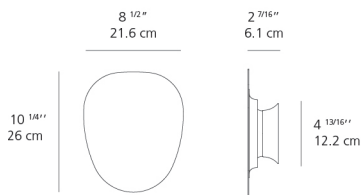

Dimensions

Packaging

2 Boxes

1 x 13-1/16" x 13-1/16" x 3-1/16" / 2.01 lbs - 33.02 cm x 33.02 cm x 7.62 cm / .91 kg

1 x 8-1/16" x 8-1/16" x 8-1/16" / 1.41 lbs - 20.32 cm x 20.32 cm x 20.32 cm / .64 kg

Light distribution

Diffused

Luminaire weight

2.82 lbs / 1.28 kg

Warranty

5 year limited warranty

Red = Max Cd. Through Vertical plane

Blue = Max Cd. Through Horizontal plane