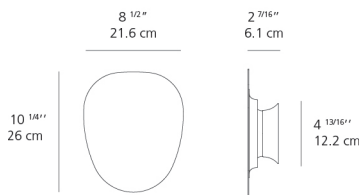

| | |
|------------------------------------|------------------------------|
| Delivered lumens | 52lm |
| Light output ratio | 7lm/W |
| Power consumption | 7W |
| Led type | 6W Array* |
| CCT (Correlated Color Temperature) | 3000K |
| CRI (Color Rendering Index) | >80 |
| Life expectancy | 50000Hrs |
| Control type | Dimmable 2-Wire |
| Input Voltage | 120V |
| Driver | HATCH - 1 x LC16-0500P-120-Q |

Dimensions

Packaging

2 Boxes

1 x 13-1/16" x 13-1/16" x 3-1/16" / 2.01 lbs - 33.02 cm x 33.02 cm x 7.62 cm / .91 kg

1 x 8-1/16" x 8-1/16" x 8-1/16" / 1.41 lbs - 20.32 cm x 20.32 cm x 20.32 cm / .64 kg

Light distribution