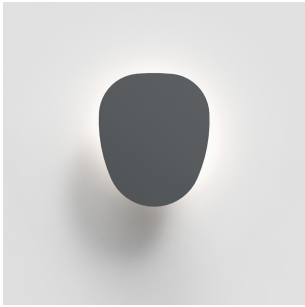

Facce prism raised wall/ceiling 2-wire dimming Anthracite

SPECIFICATIONS

RDFAK02L83506AN

Design By

Sung Jang & Martin Thaler

Collection

Design

Specifications

Delivered lumens	52lm
Light output ratio	7lm/W
Power consumption	7W
Led type	6W Array*
CCT (Correlated Color Temperature)	3500K
CRI (Color Rendering Index)	>80
Life expectancy	50000Hrs
Control type	Dimmable 2-Wire
Input Voltage	120V
Driver	HATCH - 1 x LC16-0500P-120-Q

Colors & Finishes

Anthracite grey

Materials

- Wall support in steel with aluminum cover
- Face-shaped cover in painted steel

*Integrated light source

Features & Accessories

- Shapes can be easily replaced and rotated
- Offered in two depths to allow overlapping pattern
- Lighting module incorporated with wall support
- Suitable for damp locations