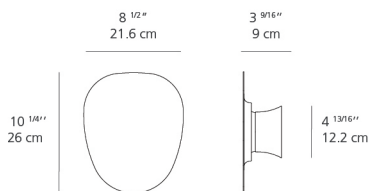

Dimensions

Packaging

2 Boxes

1 x 13-1/16" x 13-1/16" x 3-1/16" / 2.01 lbs - 33.02 cm x 33.02 cm x 7.62 cm / .91 kg

1 x 8-1/16" x 8-1/16" x 8-1/16" / 1.41 lbs - 20.32 cm x 20.32 cm x 20.32 cm / .64 kg

Light distribution

Diffused

Luminaire weight

2.82 lbs / 1.28 kg

Warranty

5 year limited warranty

Red = Max Cd. Through Vertical plane

Blue = Max Cd. Through Horizontal plane