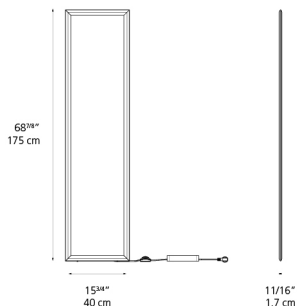

### Dimensions

### Luminaire weight

12.13 lbs / 5.5 kg

Red = Max Cd. Through Vertical plane

Blue = Max Cd. Through Horizontal plane