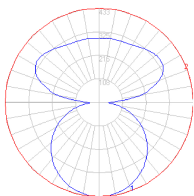

### Dimensions

### Packaging

1 Box

1 x 69" x 6-13/16" x 22-1/8" / 18.74 lbs - 175 cm x 17 cm x 56 cm / 8.5 kg

### Light distribution

Diffused

### Luminaire weight

12.13 lbs / 5.5 kg

Red = Max Cd. Through Vertical plane

Blue = Max Cd. Through Horizontal plane