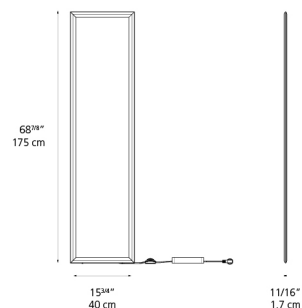

Dimensions

Packaging

1 Box

1 x 69" x 6-13/16" x 22-1/8" / 18.74 lbs - 175 cm x 17 cm x 56 cm / 8.5 kg

Light distribution

Diffused

Luminaire weight

12.13 lbs / 5.5 kg