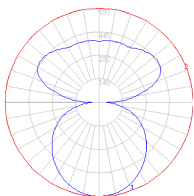

Dimensions

Packaging

1 Box

1 x 69" x 6-13/16" x 22-1/8" / 18.74 lbs - 175 cm x 17 cm x 56 cm / 8.5 kg

Light distribution

Diffused

Luminaire weight

12.13 lbs / 5.5 kg

Red = Max Cd. Through Vertical plane

Blue = Max Cd. Through Horizontal plane

Warranty