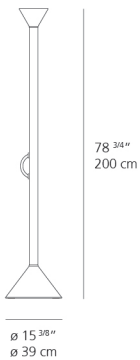

Callimaco floor LED 2700K

A0111W05

SPECIFICATIONS

Design By

Ettore Sottsass

Collection

Design

Specifications

Delivered lumens	2951.5lm
Light output ratio	65.6lm/W
Power consumption	35W
Led type	35W C.O.B.*
CCT (Correlated Color Temperature)	2700K
CRI (Color Rendering Index)	>90
Life expectancy	50000Hrs
Control type	DIMMABLE (On Body)
Input Voltage	120V
Driver	N/A

Colors & Finishes

- Red (Diffuser)
- Yellow (Body)
- Grey (Base)

Materials

- Body in aluminum
- Diffuser in steel
- Handle in polished chrome
- Base in steel

Features & Accessories

- Interchangeable plug options accommodate most electrical outlets for global diversity

Dimensions

Packaging

2 Boxes

1 x 12-11/16" x 12-11/16" x 12-1/2" / 12.13 lbs - 32 cm x 32 cm x 194 cm / 5.5 kg

1 x 19" x 19" x 14-11/16" / 10.8 lbs - 48 cm x 48 cm x 37 cm / 4.9 kg

Light distribution

Indirect