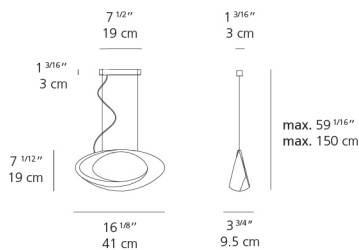

**Reverse or forward phase (120v only)

Colors & Finishes

White

Materials

- Body in painted die-cast aluminum
- Wall support in painted die-cast aluminum

Features & Accessories

Dimensions

Packaging

1 Box

1 x 20-3/16" x 11-7/8" x 6" / 5.07 lbs - 51 cm x 30 cm x 15 cm / 2.3 kg

Light distribution

Direct/Indirect

Luminaire weight

3.31 lbs / 1.5 kg

Warranty

5 year limited warranty