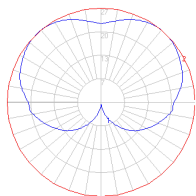

### Dimensions

### Packaging

2 Boxes

1 x 13" x 7-1/4" x 7-1/4" / 5.18 lbs - 32.8 cm x 18.2 cm x 18.2 cm / 2.35 kg

1 x 13" x 13" x 7-1/4" / 3.09 lbs - 32.8 cm x 32.8 cm x 18.2 cm / 1.4 kg

### Light distribution

Diffused

### Luminaire weight

6.06 lbs / 2.75 kg

Red = Max Cd. Through Vertical plane

Blue = Max Cd. Through Horizontal plane