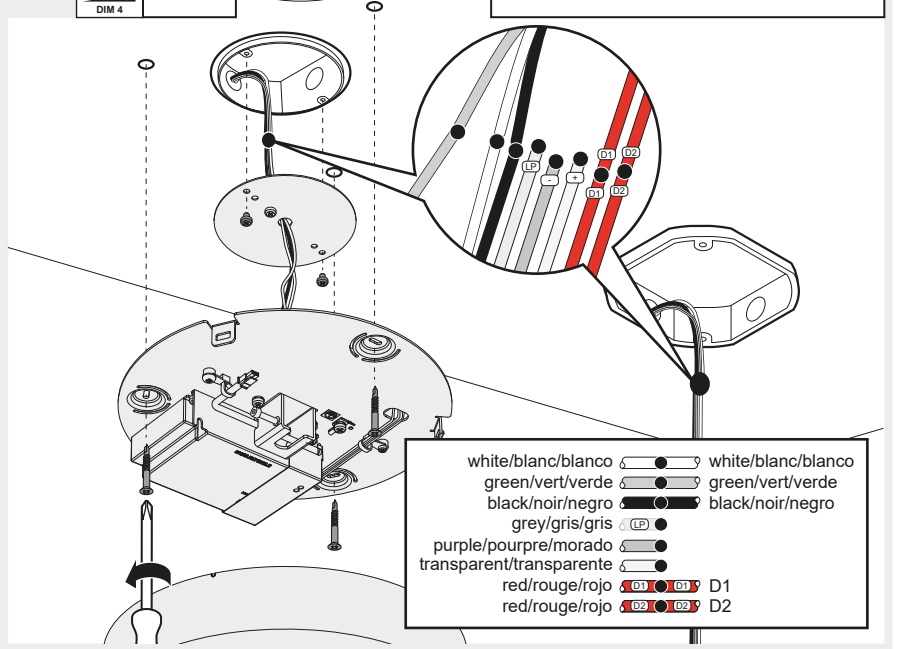

6d

120V

Only for 15540X8A, 15550X8A