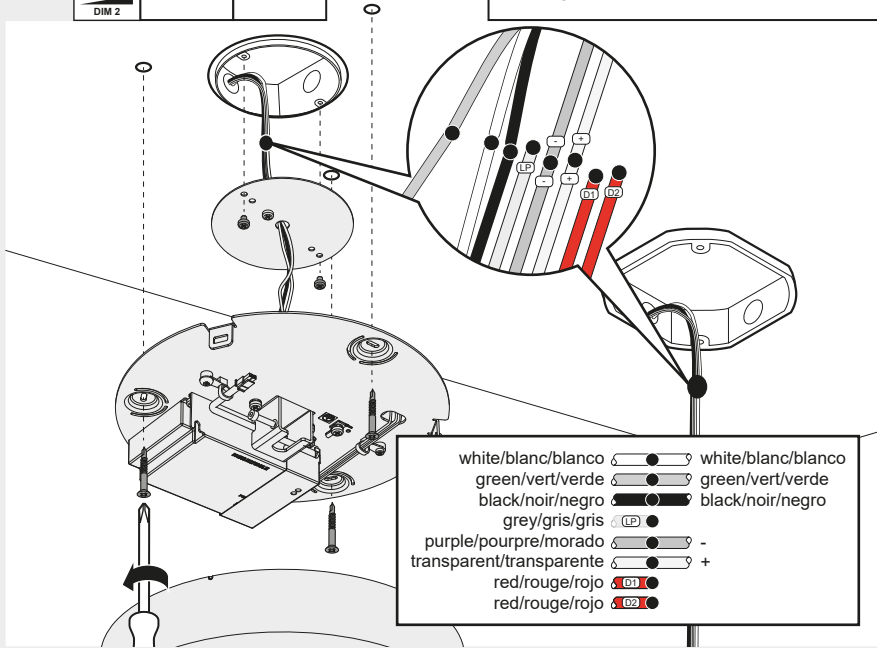

**6b**

120 V

Linea Push

**Only for 15540X8A, 15550X8A****6c**

120V

1-10V

**Only for 15540X8A, 15550X8A**

6d