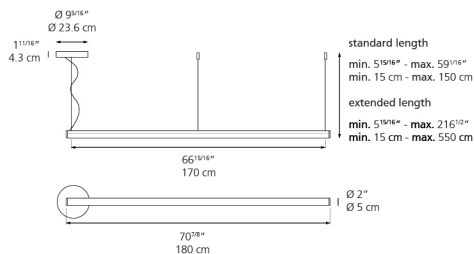

- Suitable for damp locations
- Driver is compatible to both 2-wire dimming and 0-10V dimming options

Dimensions

Packaging

1 Box

1 x 75-11/16" x 12-1/8" x 12-1/8" / 11.6 lbs - 192 cm x 30.5 cm x 30.5 cm / 5.26 kg

Light distribution

Direct/Indirect

Luminaire weight

5.95 lbs / 2.7 kg

Warranty

5 year limited warranty