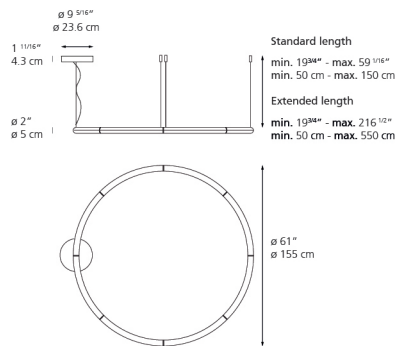

### Specifications

Delivered lumens	12667lm
Light output ratio	129.3lm/W
Power consumption	98W
Led type	84.5W Array*
CCT (Correlated Color Temperature)	3000K
CRI (Color Rendering Index)	>80
Life expectancy	50000Hrs
Control type	Dimmable 0-10V
Input Voltage	120-277V
Driver	N/A

### Dimensions