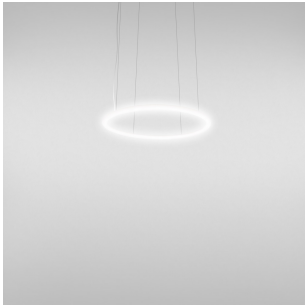

Alphabet Of Light circular 90 suspension

SPECIFICATIONS

1206008AST

Design By

BJARKE INGELS GROUP

Collection

Design

Specifications

Delivered lumens	6304lm
Light output ratio	114.6lm/W
Power consumption	55W
Led type	48.8W Array*
CCT (Correlated Color Temperature)	3000K
CRI (Color Rendering Index)	>80
Life expectancy	50000Hrs
Control type	Dimmable 2-Wire / Dimmable 0-10V
Input Voltage	120-277V
Driver	N/A

Colors & Finishes

☐ White

Materials

- Illuminated tubes in opaque injection molded PMMA resin
- 6 modules assembled
- 360° light emission
- Aluminum frame suspended by steel cables

Features & Accessories

- Suitable for damp locations
- Driver is compatible to both 2-wire dimming and 0-10V dimming options