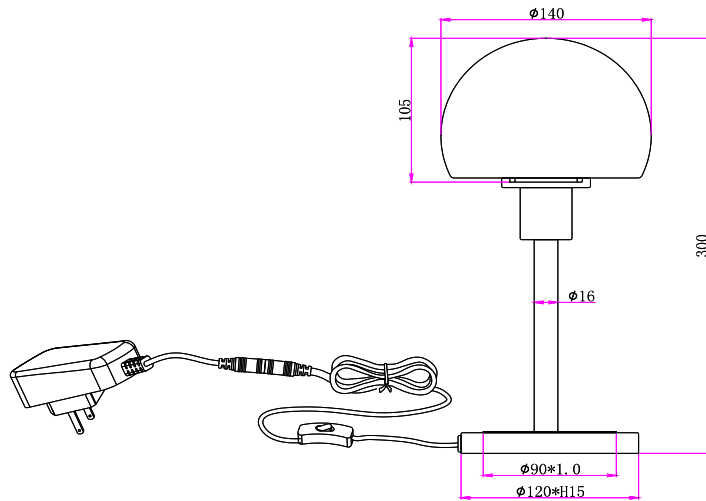

Say hello to the perfectly-sized little contemporary table lamp: the Arnsberg Wilhelm! This slender style is topped off with a dome-like shade of glass and paired with a matte nickel or matte brass finish. Uses LED light with 3000K color temperature. SMD LED means superior lighting performance and efficiency. Arnsberg offers meticulous German engineering to beautify your home.

4.5W LED