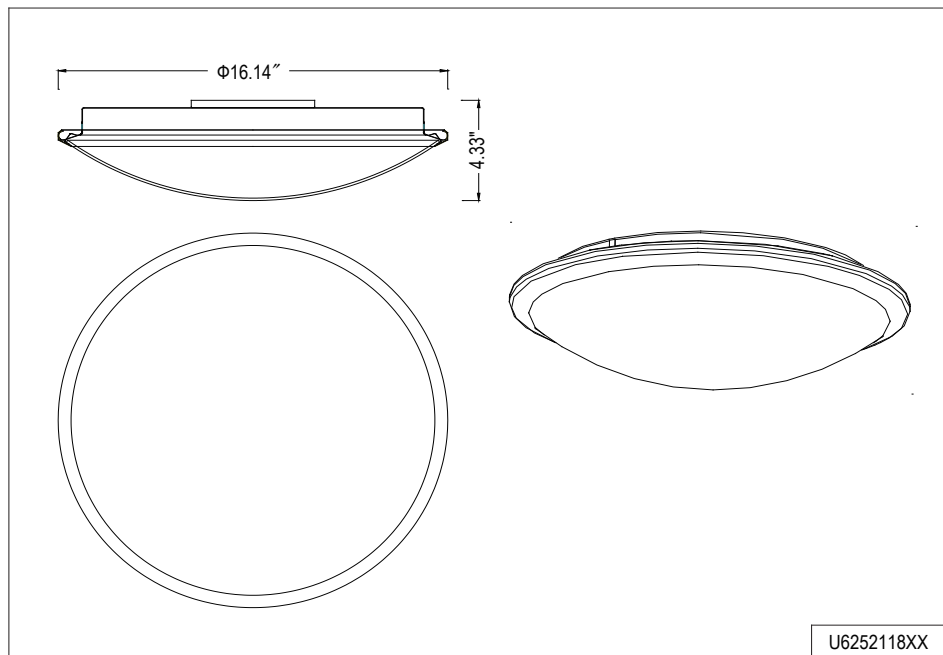

Switch up your ceiling lighting for something from the Arnsberg Seattle line to get a sleeker, more contemporary look! Opal glass shades are held inside frames finished in satin nickel or satin brass. Uses LED light with 3000K color temperature. Uses superior OSRAM SMD LED lights with exclusive Opto Semiconductor. These LED lights are smaller, more efficient and put out more light! Seattle also has exclusive Quattro dimming, which means no dimmer switch is required. You can choose from four different levels of light with just the flick of a light switch. Arnsberg offers meticulous German engineering to beautify your home.