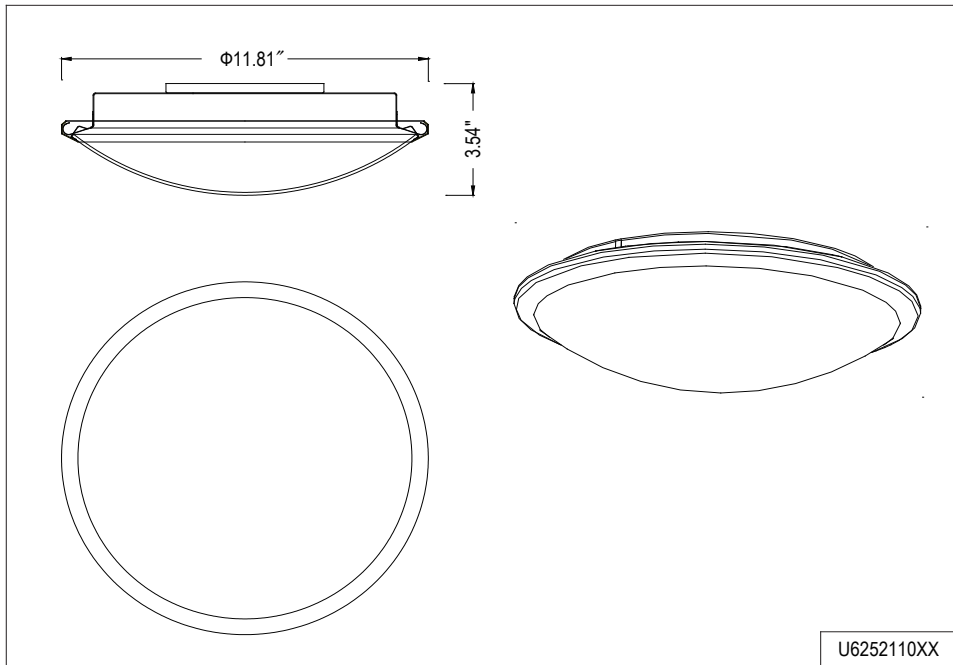

Switch up your ceiling lighting for something from the Arnsberg Seattle line to get a sleeker, more contemporary look! Opal glass shades are held inside frames finished in satin nickel or satin brass. Uses LED light with 3000K color temperature. Uses superior OSRAM SMD LED lights with exclusive Opto Semiconductor. These LED lights are smaller, more efficient and put out more light! Seattle also has exclusive Quattro dimming, which means no dimmer switch is required. You can choose from four different levels of light with just the flick of a light switch. Arnsberg offers meticulous German engineering to beautify your home.