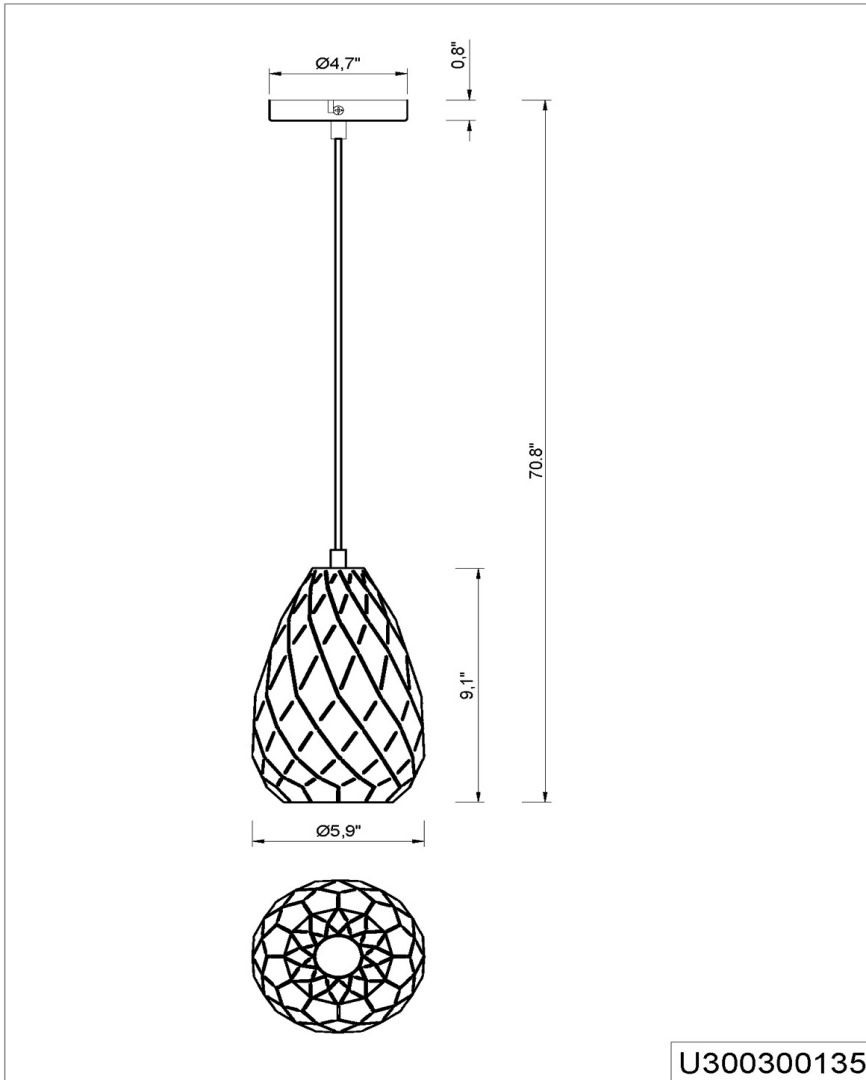

## Product Specification Sheet

---

**Item Number:****300300135**

Created:

June 21th, 2018

Version - Updated:

**Group/Lifestyle Name:**

Onyx

**Available Finishes**

Museum Black

**Dimensions and Materials:**

Width	6"
Length	6"
Overall Height	71" Adjustable
Canopy Size	4,7"Dia x .8"H
Material	Metal
Shade Size	6" x 9"
Cord Length	5'

**Electrical Specifications:**

Light Source	Incandescent or CFL or LED Bulb/E26
Total Wattage	60W
Dimmability	Yes
Input Voltage	120V
Safety Rating (Location)	Dry
Warranty	5 years
Certification	ETL

**Shipping Information:**

Weight	3 lbs
Carton Length	15"
Carton Width	9"
Carton Height	9"
Shipping Method	UPS
Quantity Per Carton	1