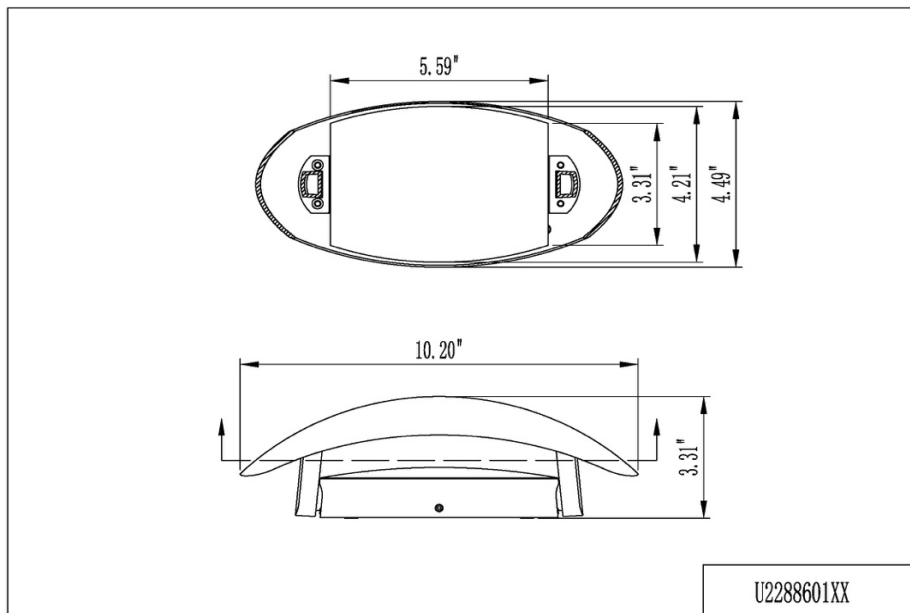

The Arnsberg Missouri outdoor wall light can help you meet any outdoor lighting need. Its shade can be adjusted to let shine from the top of the fixture, the bottom of the fixture or from both sides. 3 finish options: white, light gray and charcoal black. Die-cast frames. Uses LED light with 3000K color temperature. SMD LED means superior lighting performance and efficiency. Arnsberg offers meticulous German engineering to beautify your home.