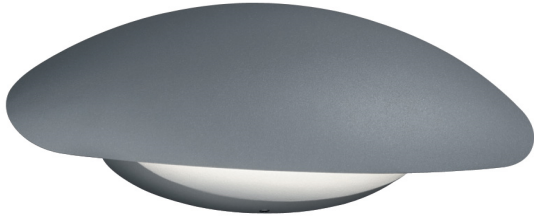

**Group/Lifestyle Name:**

Missouri

Finish

Titanium Gray

Available Finishes

White/Charcoal

**Dimensions and Materials:**

Width

10 1/4"

Overall Height

4 1/2"

Extension

3 1/4"

Special Features

Tilt Head

Dark Sky

Back Plate

5.59"W x 3.31"H

Material

Die-Cast Frame/Acrylic

**Electrical Specifications:**

Light Source

LED

Light Source/Manufacturer