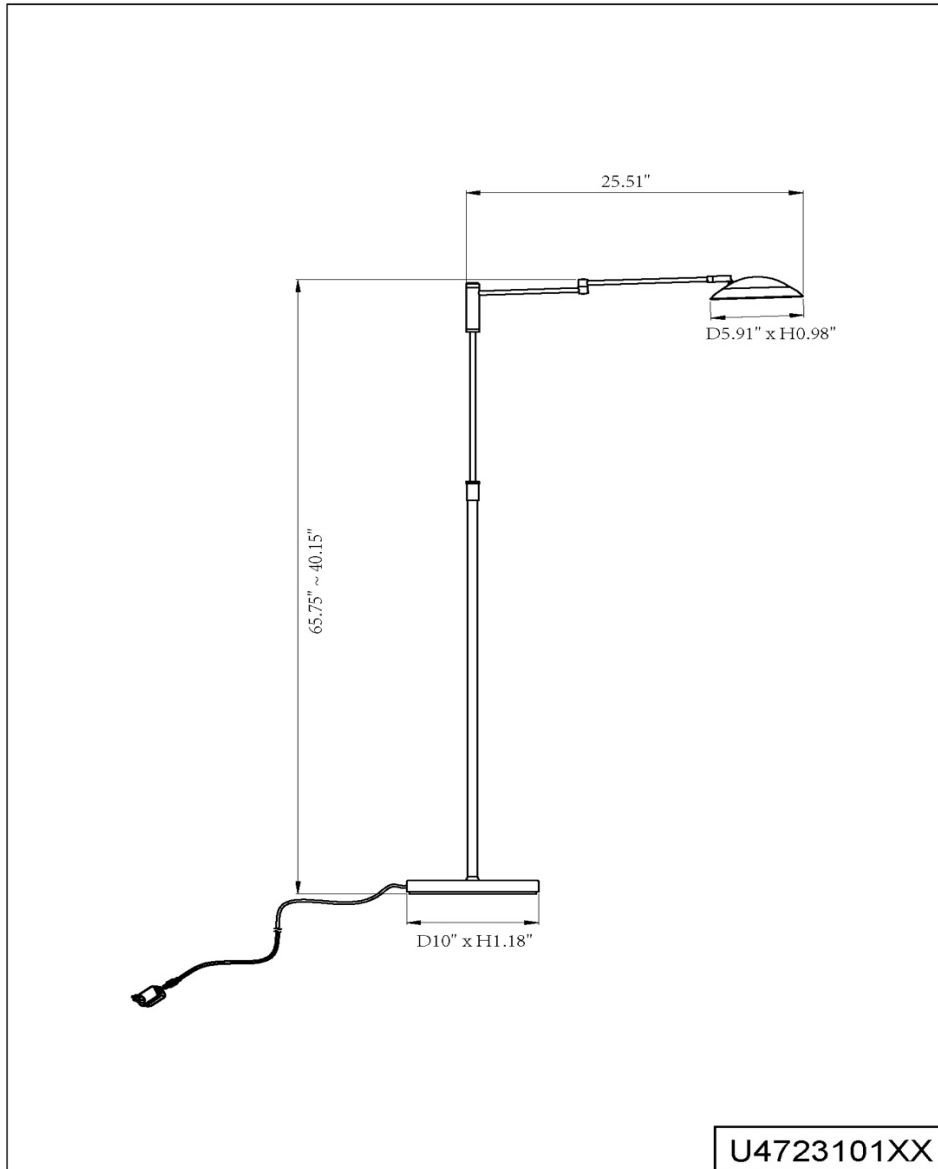

Arnsberg

Product Specification Sheet

Item Number:

472310135

Created:

June 21th, 2017

Version - Updated:

1.1 - 06/21/2017

Group/Lifestyle Name:

Meran Turbo

Finish
Available Finishes

Museum Black
Satin Nickel/Satin Brass

Dimensions and Materials:

Width
Max Length
Min Length
Max Height
Min Height
Base Size
Shade Size
Cord Length
Material
Special Features

10"
25.51"
13"
54"
40.15"
10"Dia x 1.18"H
5.91"Dia x 2"H
6'
Metal/ Glass
Adjustable Height
Adjustable Light Head
Swing Arm

Electrical Specifications:

Light Source
Total Wattage
Lumens
Kelvin Temperature
Switch
Dimmability
Input Voltage:
Safety Rating (Location)
Warranty
Certification

LED
10W
800 Lumens
3000-4500-6000 K
Push Memory Function
Dimmable and Tunable
120 V
Dry
5 years
ETL

Shipping Information:

The Meran Turbo Floor lamp is a fully dimmable 13.5 Watt LED, offering 1350 Lumens. With the simple press of a button, the LED can be changed from 3000K to 4500K to 6000K, adjusting temperature as needed for easier reading. Museum Black. Arnsberg offers meticulous German engineering to beautify your home.