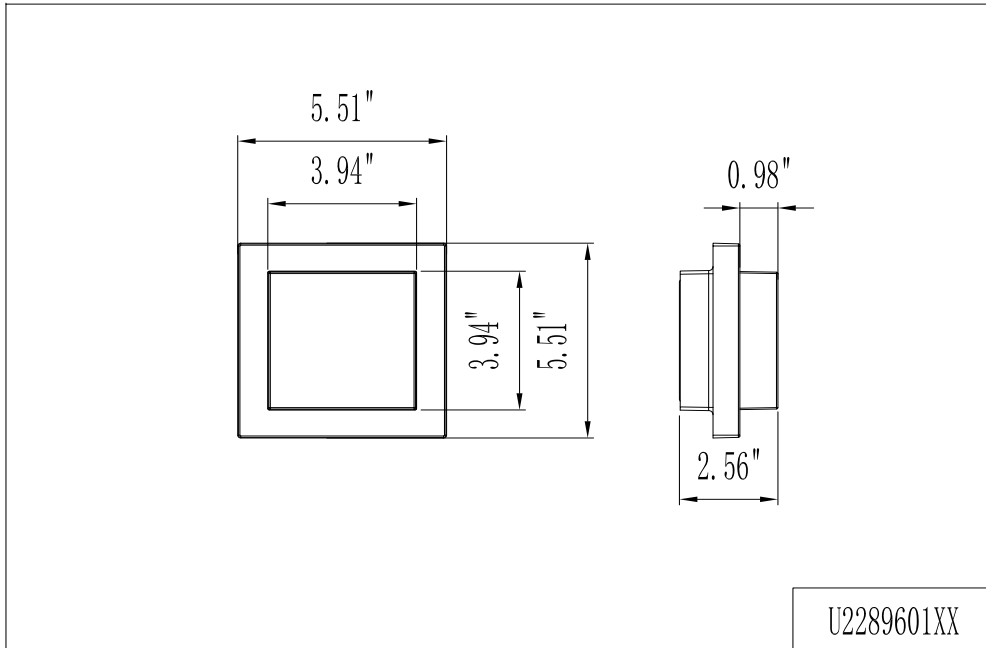

Arnsberg

Product Specification Sheet

Item Number:

228960142

Created:

June 21th, 2017

Version - Updated:

1.3 - 04/05/2018

**Group/Lifestyle Name:**

Hondo

Finish
Available FinishesCharcoal Black
White/Light Gray**Dimensions and Materials:**Width
Overall Height
Extension
Special Feature
Back Plate
Material5 1/2"
5 1/2"
2 1/2"
Wall Lamp or Ceiling Light
4" x 4"
Die-Cast Frame/Acrylic**Electrical Specifications:**Light Source
Light Source/Manufacturer
LED Spec.
Total Wattage
Lumens
Kelvin Temperature
Dimmability
Input Voltage
Safety Rating (Location)
Warranty
CertificationLED
SMD
3.5W
330 Lumens
3000K
Dimmable
120V
Wet
5 Years
ETL**Shipping Information:**Weight
Carton Length
Carton Width
Carton Height
Shipping Method
Quantity Per Carton1.8 lbs
7"
7"
5"
UPS
1