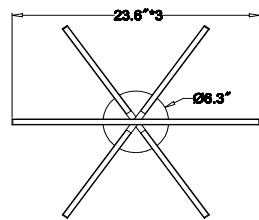

Height

6"

Arm Size

23.6"L x .5"W

Canopy Size

5.5"Dia x 1.9"H

Canopy Plate Size

6.3"Dia x .1"H

ETL

Shipping Information:

Weight

5 lbs

Carton Length

26"

Carton Width

8"

Carton Height

8"

Shipping Method

UPS

Quantity Per Carton

1

This Highway ceiling light from Arnsberg showcases three slender bars of light that intersect at different angles, giving you a unique look. Brushed aluminum finish. Uses LED light with 3000K color temperature. SMD LED means superior lighting performance and efficiency. Arnsberg offers meticulous German engineering to beautify your home.