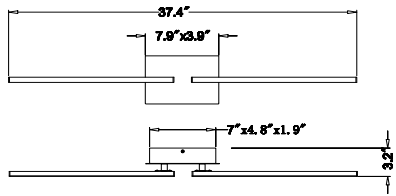

3.93"

Height

3.35"

Canopy Size

8"L x 4"W x 1.5"H

Light Bar Size

17.71"L x .6"W x .5"H

Special Features:

6"

Carton Height

6"

Shipping Method

UPS

Quantity Per Carton

1

This Highway ceiling light from Arnsberg showcases two slender bars of light that spread out like wings, giving you a unique look. Brushed aluminum finish. Uses LED light with 3000K color temperature. SMD LED means superior lighting performance and efficiency.