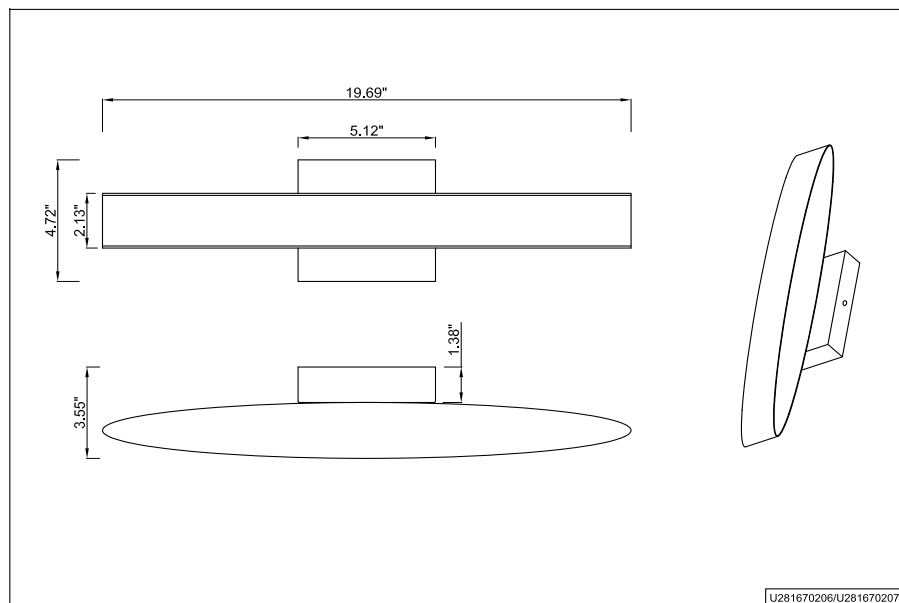

Super sleek and stylish, the Arnsberg H2O bath bar offers lots of style in a minimal package. Chrome finish. Uses LED light sources with 3000K color temperature. SMD LED means superior lighting performance and efficiency. Arnsberg offers meticulous German engineering to beautify your home.