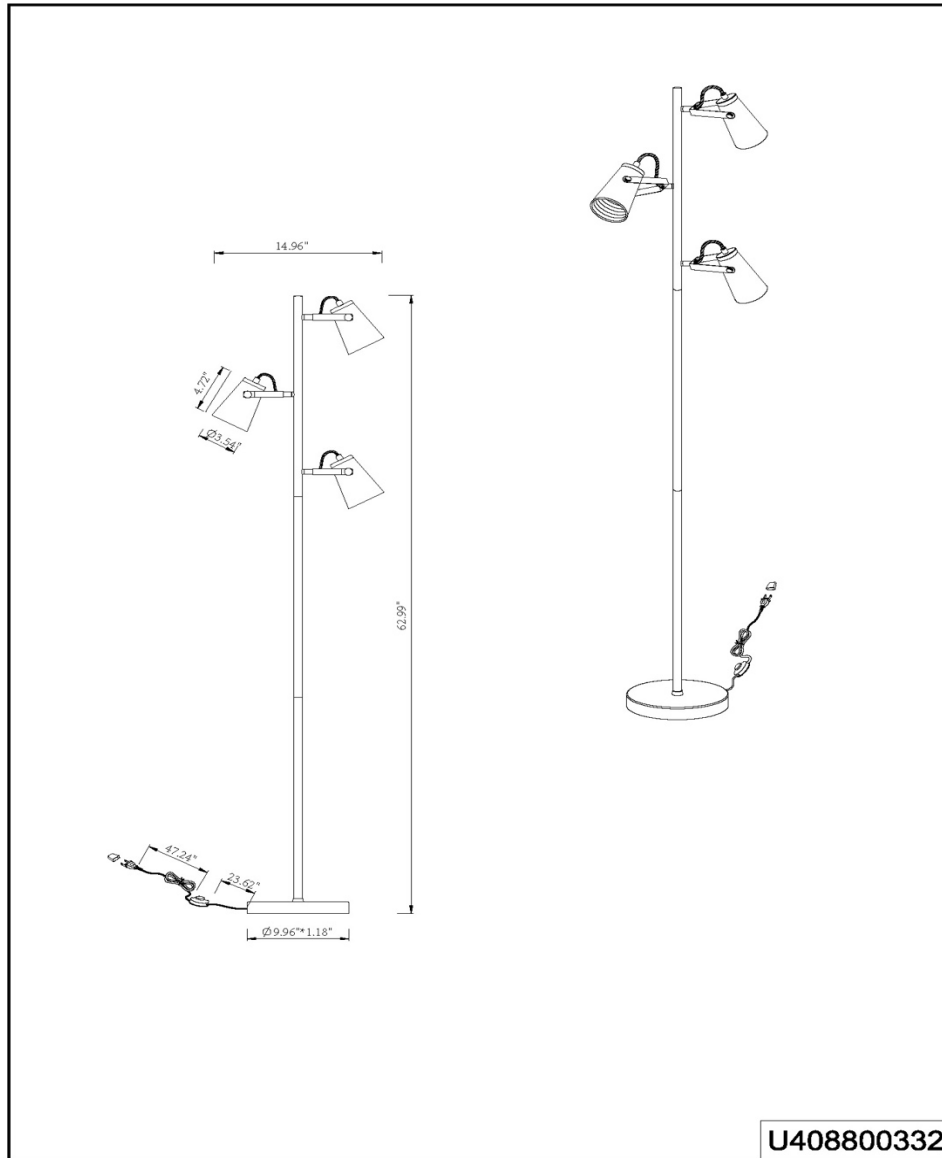

The 3-light Edward Floor Lamp adds beauty and function to any room. Each light is adjustable for reading, to highlight an individual part of any room, or just create a general ambience. Black with Brass accents, this light makes a statement in any room of the house. Arnsberg offers meticulous German engineering to beautify your home.