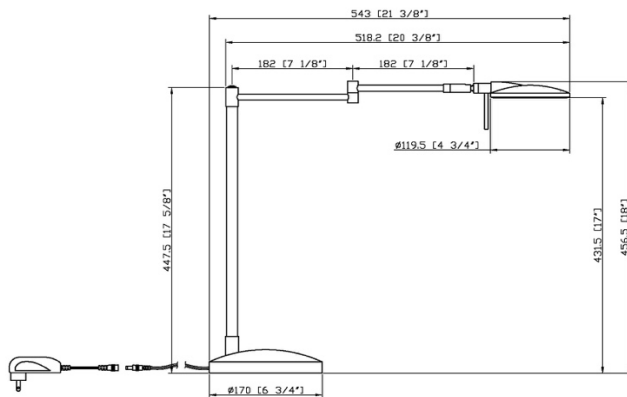

525870107
525870108

Dessau Turbo table lamps from Arnsberg offer up helpful, adjustable task lighting to brighten your rooms. The sleek look is a great match for many decor styles. Choose from Satin Nickel, Satin Brass, Bronze, or Black finishes. Uses 10 Watt dimmable LED light with 3000K color temperature. Uses superior OSRAM SMD LED lights with exclusive Opto Semiconductor. These LED lights are smaller, more efficient and put out 1000 Lumens! Arnsberg offers meticulous German engineering to beautify your home.