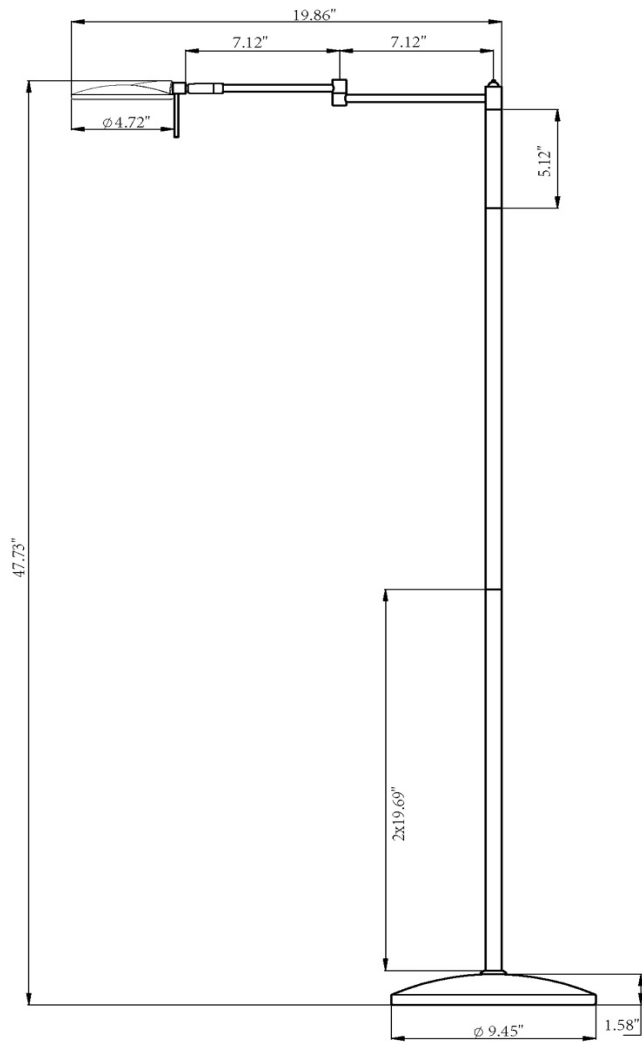

Dessau Turbo Floor lamps from Arnsberg offer up helpful, adjustable task lighting to brighten your rooms. The sleek look is a great match for many decor styles. Choose from Satin Nickel, Satin Brass, Bronze or Black finishes. Uses 10 Watt dimmable LED light with 3000K color temperature. Uses superior OSRAM SMD LED lights with exclusive Opto Semiconductor. These LED lights are smaller, more efficient and put out 1000 Lumens! Arnsberg offers meticulous German engineering to beautify your home.