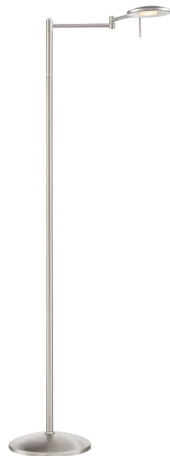

Arnsberg

Product Specification Sheet

Item Number:

425870107

Created:

March 15th, 2018

Version - Updated:

1.2 - 04/04/2018

Group/Lifestyle Name:

Dessau Turbo

Finish

Satin Nickel

Available Finishes

Satin Brass/Bronze/Museum Black

Dimensions and Materials:

Width

9.5"

Max Length

20 3/8"

Min Length

10"

Height

47 7/8"

Base Size

9.5"Dia x 1 5/8"H

Shade Size

4.75"Dia x 1.57"H

Swing Arm Length

20 3/8" (7 1/8" each section)

Cord Length

5.3'

Special Features

Swing Arm

4-Way Button Dimmer

Adjustable Light Head

Material

Metal

Electrical Specifications:

Light Source

LED

Light Source/Manufacturer

Philips

Total Wattage

13W

Lumens

750 Lumens

Kelvin Temperature

3000K

Switch

4-Way Touch Button

Dimmability

Yes

Driver Specification - Fully Dimmable

Hopestar Electronic Co., Ltd.

LED-24V-600-P

Input Voltage

120V

Safety Rating (Location)

Dry Location

Warranty

5 Years

Certification

ETL

Shipping Information:

Weight

12 lbs

Carton Length

6"

Carton Width

5"

Carton Height

10"

Shipping Method

UPS

Quantity Per Carton

1