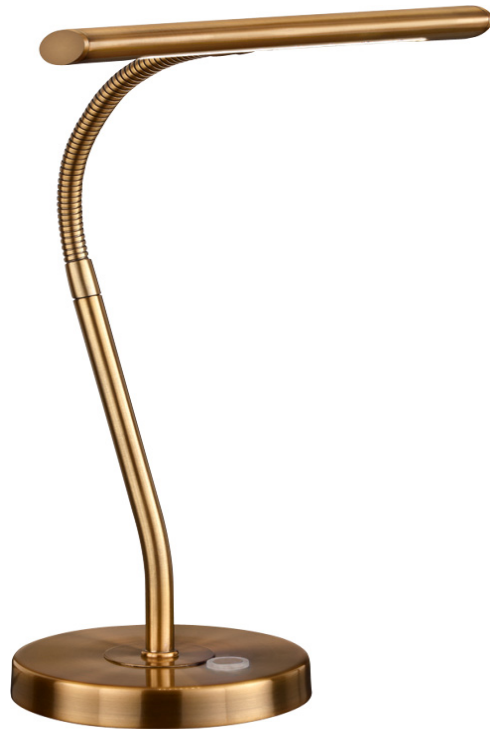

Arnsberg

Product Specification Sheet

Item Number:

579790104

Created:

June 21th, 2017

Version - Updated:

1.2 - 04/04/2018

Group/Lifestyle Name:

Finish
Available Finishes

Curtis
Antique Brass
Satin Nickel/Satin Brass

Dimensions and Materials:

Width	4.72"
Length	7.28"
Min Height	13.78"
Max Height	16.54"
Base Size	4.72"Dia x .71"H
Shade Size	7.09"L x 1.18"W x .59"H
Light Area Size	5.12"L x .51"W
Material	Metal
Special Features	Flexible Neck

Electrical Specifications:

Light Source	LED
Total Wattage	4W
Lumens	380 Lumens
Kelvin Temperature	3000K
Dimmability	4 Way Touch
Switch	4 Way Touch Dimmer
Input Voltage	120V
Safety Rating (Location)	Dry
Warranty	5 Years
Certification	ETL

Shipping Information:

Weight	4 lbs
Carton Length	8"
Carton Width	8"
Carton Height	12"
Shipping Method	UPS
Quantity Per Carton	1

Take a classic desk lamp lighting look that you'd be likely to see in banks or at libraries. Modernize the look with a slimmer shade and an adjustable gooseneck. Add LED light sources. Now you have the Arnsberg Curtis! Available in 3 finish options: antique brass, satin nickel, satin brass. Color temperature is 3000K with 4-level touch dimming. SMD LED means superior lighting performance and efficiency. Arnsberg offers meticulous German engineering to beautify your home.