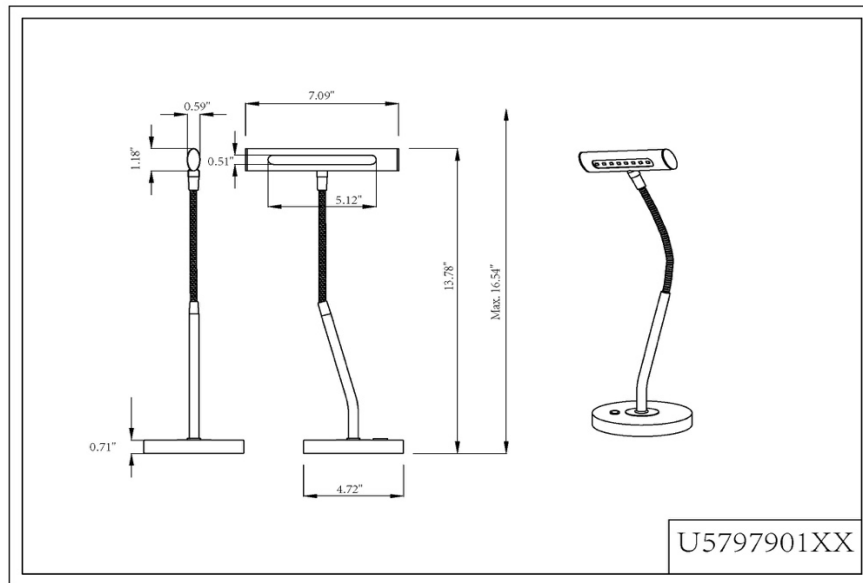

Take a classic desk lamp lighting look that you'd be likely to see in banks or at libraries. Modernize the look with a slimmer shade and an adjustable gooseneck. Add LED light sources. Now you have the Arnsberg Curtis! Available in 3 finish options: antique brass, satin nickel, satin brass. Color temperature is 3000K with 4-level touch dimming. SMD LED means superior lighting performance and efficiency. Arnsberg offers meticulous German engineering to beautify your home.