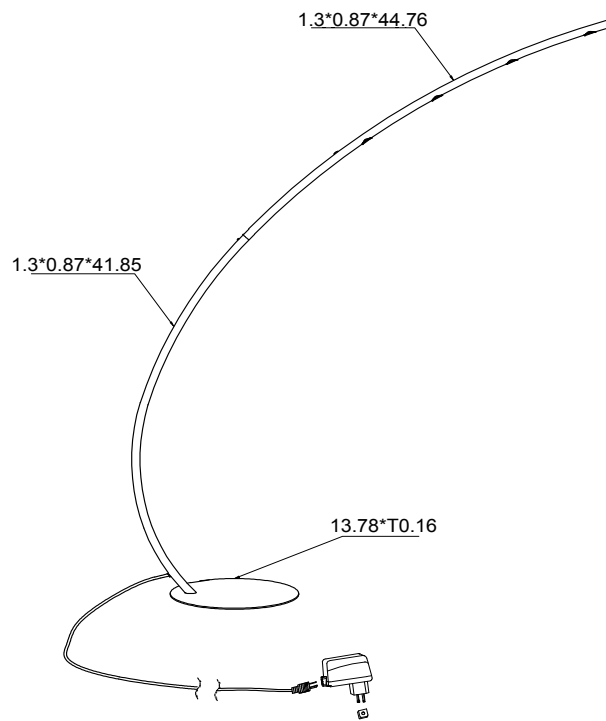

Group/Lifestyle Name

Columbus

Available Finishes

Satin Nickel

Dimensions and Materials:

Width	13.78"
Length	51.18"
Height	66.14"
Base Size	13.78"Dia x .16"H
Cord Length	6'
Special Features	Arch Lamp
Material	Metal

Electrical Specifications:

Light Source	LED
Light Source/Manufacturer	Osram
Total Wattage	18W
Lumens	1720 Lumens
Kelvin Temperature	3000 K
Switch	4 Way Touch Dimmer
Input Voltage	120V
Safety Rating (Location)	Dry
Warranty	5 Years
Certification	ETL

Shipping Information:

Weight	16 lbs
Carton Length	18"
Carton Width	4"
Carton Height	52"
Shipping Method	UPS
Quantity Per Carton	1

U478490407

The Arnsberg Columbus arc floor lamp has a bold, minimal curved bar that holds a row of very minimal LED light sources. Matte nickel finish. Uses LED with 3000K color temperature. Uses superior OSRAM SMD LED lights with exclusive Opto Semiconductor. These LED lights are smaller, more efficient and put out more light! Arnsberg offers meticulous German engineering to beautify your home.