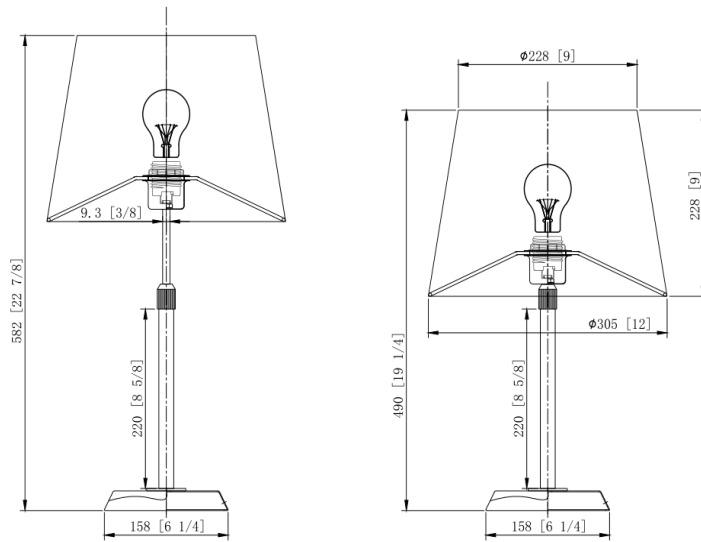

Dimensions and Materials:

Width  
Length  
Max. Height  
Min. Height  
Base Size  
Cord Length  
Special Feature

6.25"  
6.25"  
30"  
21.5"  
6.25"  
8"

Material  
Shade Size  
Additional Shade Size

Adjustable Height  
Two Shades Included  
Metal/Fabric Shade  
4.5"Dia x 11.25"H  
9"Dia x 9"H

Electrical Specifications:

Light Source  
Total Wattage  
Switch  
Dimmability  
Voltage  
Safety Rating (Location)  
Warranty  
Certification

E26  
60W  
On/Off Line Switch  
No  
120V  
Dry Location  
5 Years  
ETL

Shipping Information:

Weight  
Carton Length  
Carton Width  
Carton Height  
Shipping Method  
Quantity Per Carton

8 lbs  
14"  
14"  
19"  
UPS  
1

With its transitional chic, the Attendorn Table Lamp by Arnsberg simplifies things. It's a timeless design featuring a slender tubular column and a weighty round base for a clean, sleek silhouette plus stability. A versatile tapered fabric drum shade adds to the lamp's classic appeal while allowing for diffused illumination that's comfortable for reading, working and studying. Perfectly sized for end tables and desks, this portable lighting is an always-stylish option for making living spaces, libraries, dens and offices beautifully functional.