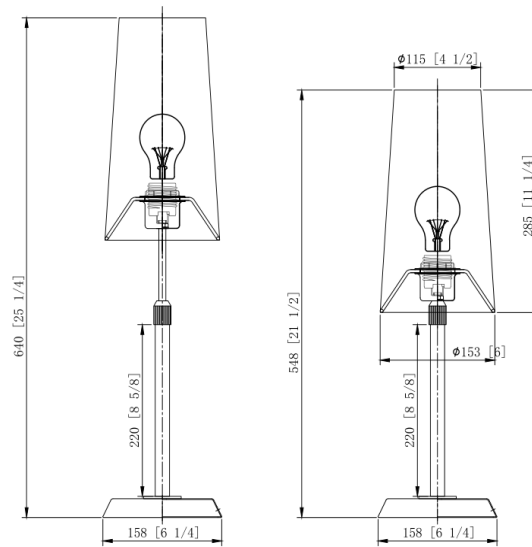

Dimensions and Materials:

Width  
Length  
Max. Height  
Min. Height  
Base Size  
Cord Length  
Special Feature

6.25"  
6.25"  
30"  
21.5"  
6.25"  
8"

Material  
Shade Size  
Additional Shade Size

Adjustable Height  
Two Shades Included  
Metal/Fabric Shade  
4.5"Dia x 11.25"H  
9"Dia x 9"H

Electrical Specifications:

Light Source  
Total Wattage  
Switch  
Dimmability  
Voltage  
Safety Rating (Location)  
Warranty  
Certification

E26  
60W  
On/Off Line Switch  
No  
120V  
Dry Location  
5 Years  
ETL

Shipping Information:

Weight  
Carton Length  
Carton Width  
Carton Height  
Shipping Method  
Quantity Per Carton

8 lbs  
14"  
14"  
19"  
UPS  
1

With its transitional chic, the Attendorn Table Lamp by Arnsberg simplifies things. It's a timeless design featuring a slender tubular column and a weighty round base for a clean, sleek silhouette plus stability. A versatile tapered fabric drum shade adds to the lamp's classic appeal while allowing for diffused illumination that's comfortable for reading, working and studying. Perfectly sized for end tables and desks, this portable lighting is an always-stylish option for making living spaces, libraries, dens and offices beautifully functional.