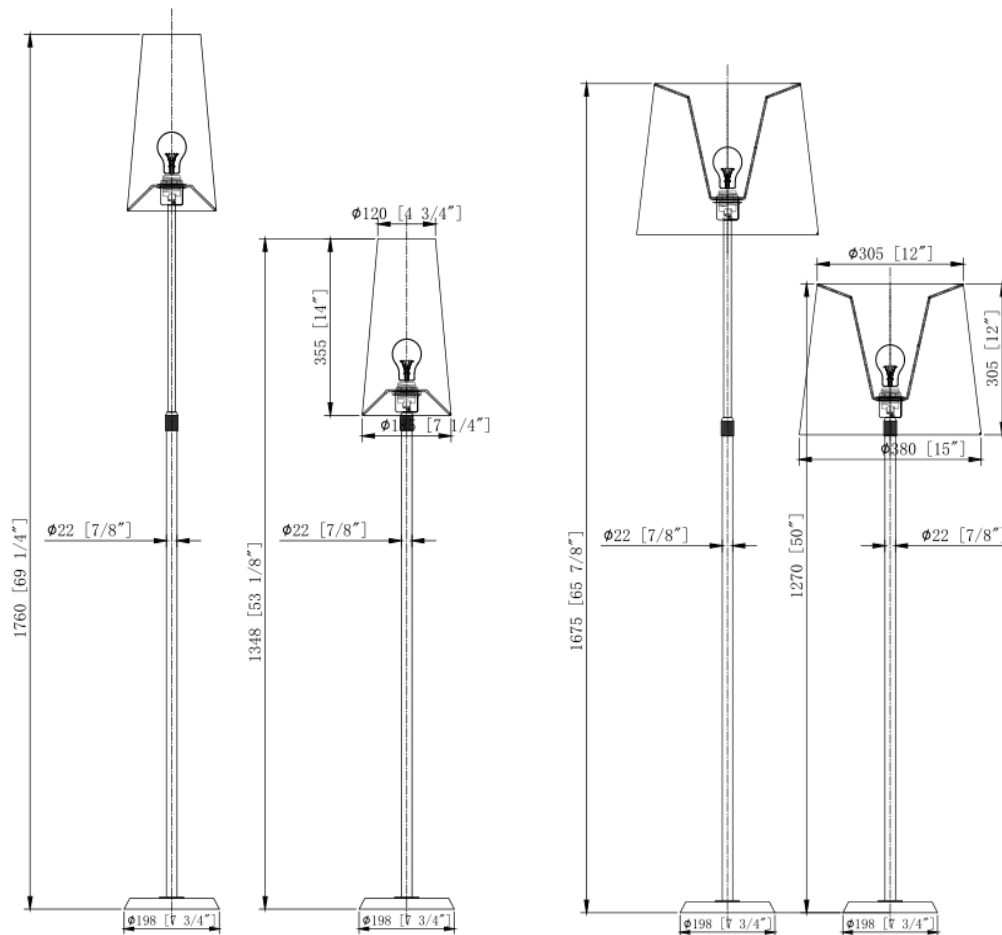

Dimensions and Materials:

Width
Length
Max Height
Min. Height
Base Width
Cord Length
Special Feature
Material
Fabric Shade Size
Additional Shade Size

7.8"
7.8"
69.29"
53.09"
7.8"Dia
10'
Adjustable Height
Metal + Fabric Shade
4.72" - 7.28"Dia x 13.98"H
12" - 14.96"Dia x 12"H

Electrical Specifications:

Light Source
Number of Bulbs (not included)
Total Wattage
Switch:
Dimmability
Voltage
Safety Rating (Location)
Warranty
Certification

E26
1
60W
On/Off Foot Switch
No
120V
Dry Location
5 Years
ETL

Shipping Information:

Weight
Carton Length
Carton Width
Carton Height
Shipping Method
Quantity Per Carton

16 lbs
12"
12"
48"
UPS
1

The Attendorn Floor Lamp by Arnsberg is the happy conclusion to a décor story. Perfect for stylishly and effectively illuminating transitional living spaces, offices, dens and libraries, it's a minimalist portable lighting design featuring a sleek C-shaped column atop a sturdy round base. A versatile fabric drum shade completes the look while ensuring that task light is comfortably diffused and directed for reading, working or studying.