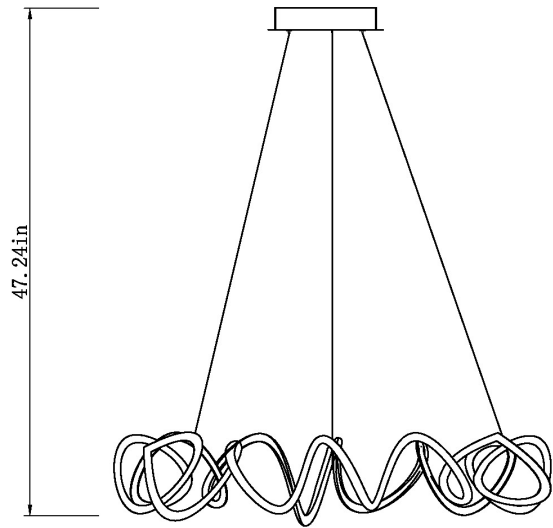

Alexander

Finish

Chrome

Dimensions and Materials:

Overall Width

31.5"

Min. Height

12"

Max Height

84"

Canopy Diameter

9.84"Dia * 1.57"H

Wire Length

9.85 foot

Material

Metal + Aluminum

Carton Height

12"

Shipping Method

UPS

Quantity Per Carton

1

The stunning Alexander chandelier can beautify any room in your home. This fully dimmable work of art produces 4800 Lumens of light with a 60 watt integrated LED. 3000K. Arnsberg Lighting offers meticulous German engineering to beautify your home.