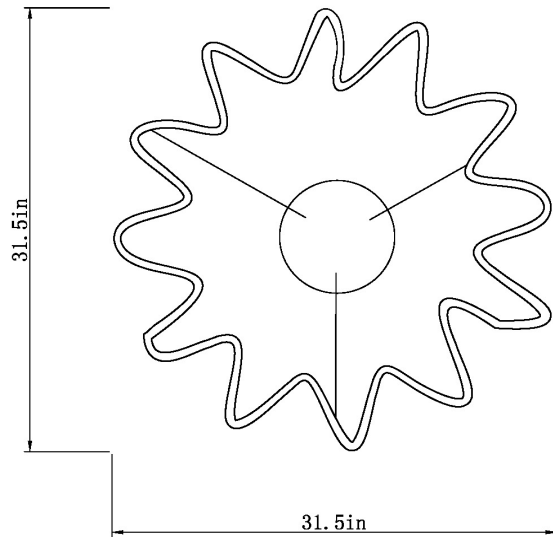

The stunning Alexander chandelier can beautify any room in your home. This fully dimmable work of art produces 4800 Lumens of light with a 60 watt integrated LED. 3000K. Arnsberg Lighting offers meticulous German engineering to beautify your home.