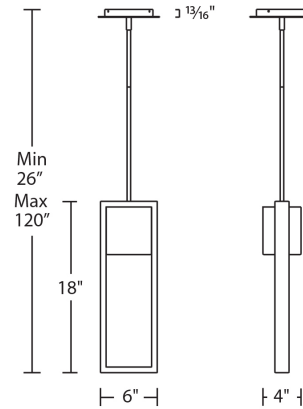

Fixture Type: _____

Catalog Number: _____

Project: _____

Location: _____

Archetype

Outdoor Pendant 3000K

Model & Size	Color Temp & CRI	Watt	LED Lumens	Delivered Lumens	Title 24	Finish
PD-W15918 18"	3000K 90	10W	800	379	Yes	BK Black

Color Temp:	3000K
Input:	120 VAC, 50/60Hz
CRI:	90
Dimming:	ELV: 100-10%
Rated Life:	54000 Hours
Standards:	ETL, cETL, IP65, Title 24: 2019, Dark Sky Friendly Wet Location Listed
Construction:	Aluminum hardware with etched glass diffuser

FINISHES

Black

LINE DRAWING

PD-W15918