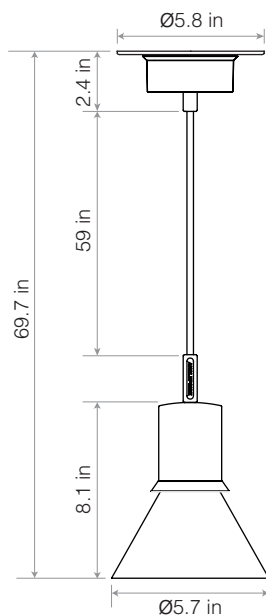

Type 80™ Pendant

Type 80™ Collection | Technical Sheet

ANGLEPOISE®
Abandon Darkness.

Launched In 2019 | Designed by Sir Kenneth Grange