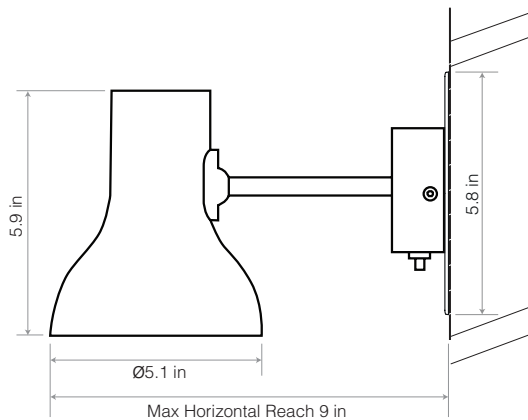

Type 75™ Mini Wall Light

Type 75™ Mini Collection | Technical Sheet

ANGLEPOISE®
Abandon Darkness.

Launched In 2011 | Designed by Sir Kenneth Grange

Product

Wall Light - Alpine White
Wall Light - Jet Black

Description

The compact form of the Type 75™ Mini ensures that this stylish little light will blend into and enhance any interior space. Mount to the wall or ceiling, then simply adjust the shade to focus the light just where you need it.

Materials

- Matt paint finish
- Aluminum stem
- Aluminum shade
- Aluminum wall plate
- Color-matched Junction Box Mounting Kit
- IP20 Rating

Dimensions

- Shade diameter: 5.1 in
- Shade height: 5.9 in
- Max reach: 9 in (from wall to shade)
- Junction box mounting kit: Depth 0.26 in, Diameter 5.8 in
- Light packaging (L x W x H): 7.1 in x 6 in x 10.3 in
- Light packaged weight: 2.2 lbs

Electrical

- cUL Certified
- Voltage: 110/120V, 50/60Hz
- Push switch on wall plate
- E26 lamp holder
- Maximum permitted bulb: 15W CFL / 10W LED
- Supplied with a compatible LED bulb:
  - 6.5W LED Bulb
  - Luminous Intensity: 600lm
  - Life: 15,000 Hours
  - Non-dimmable
  - Color Temperature: 2700K
  - CRI (Ra) : ≥ 80

Bulb not
included

cUL
certified