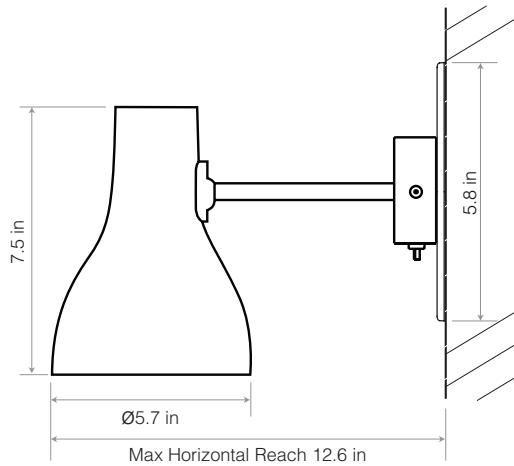

Type 75™ Wall Light

Type 75™ Collection | Technical Sheet

ANGLEPOISE®
Abandon Darkness.

Launched In 2004 | Designed by Sir Kenneth Grange

Product

Wall Light - Jet Black
Wall Light - Alpine White
Wall Light - Silver Luster

Description

The timeless design of the Type 75™, will blend seamlessly into any interior space. Mount to the wall or ceiling, then simply adjust the shade to focus the light just where you need it.

Materials

- Matt paint finish
- Aluminum stem
- Aluminum shade
- Aluminum wall plate
- Color-matched Junction Box Mounting Kit
- IP20 Rating

Dimensions

- Shade diameter: 5.7in
- Shade height: 7.5in
- Max reach: 12.6in (from wall to shade)
- Wall plate diameter: 3in
- Junction box mounting kit: Depth 0.26in, Diameter 5.8in
- Light packaging (L x W x H): 8.3in x 6.3in x 11.4in
- Light packaged weight: 2.7lbs

Electrical

- cUL Certified
- Voltage: 110/120V, 50/60Hz
- Push switch on wall plate
- E26 lamp holder
- Maximum permitted bulb: 15W CFL / 10W LED E26
- Bulb not supplied

Bulb not
included

cUL
certified