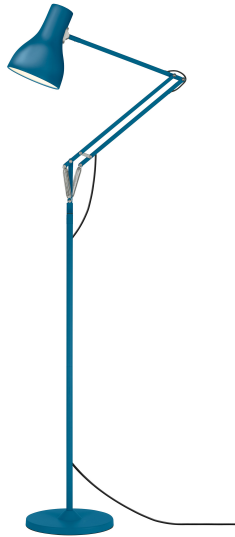

Type 75™ Margaret Howell

Type 75™ Collection | Technical Sheet

ANGLEPOISE®
Abandon Darkness.

Launched In 2011 | Designed by Sir Kenneth Grange

ANGLEPOISE® + MARGARET HOWELL

Saxon Blue

Sienna

Yellow Ochre

Product

Floor Lamp - Sienna
Floor Lamp - Yellow Ochre
Floor Lamp - Saxon Blue

Materials

- Matt paint finishes
- Aluminum shade and arms
- Chrome plated fittings
- Steel floor pole
- Cast iron base with aluminum cover
- IP20 rating

Dimensions

- Shade diameter: 5.7in
- Shade height: 7.5in
- Base diameter: ø9.8in
- Pole height: 35.8in
- Cable length: 79in
- Lamp packaging (L x W x H): 12.6in x 6.7in x 17.4in
- Lamp packaged weight: 18lbs
- Pole Packaging (L x W x H): 12.6in x 4in x 17.4in
- Pole Packaged Weight: 9.7lbs

Electrical

- cUL Certified
- Voltage: 110/120V, 50/60Hz
- Note: Bulb weight critical for balance. Approximate bulb weight 25-45g
- Inline cable switch (10in from product)
- Plug: 2-blade US plug to NEMA 1-15
- E26 Lamp holder
- Maximum permitted bulb: 15W CFL / 10W LED
- Supplied with a compatible LED bulb:
 - 6.5W LED Bulb
 - Luminous Intensity: 600lm
 - Life: 15,000 Hours
 - Non-dimmable
 - Color Temperature: 2700K
 - CRI (Ra) : ≥ 80