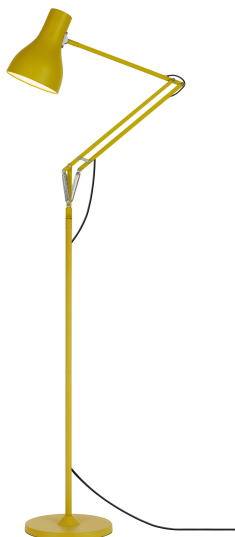

Type 75™ Margaret Howell

Type 75™ Collection | Technical Sheet

ANGLEPOISE®
Abandon Darkness.

Launched In 2011 | Designed by Sir Kenneth Grange

ANGLEPOISE® + MARGARET HOWELL

Saxon Blue

Sienna

Yellow Ochre

Product

Floor Lamp - Sienna
Floor Lamp - Yellow Ochre
Floor Lamp - Saxon Blue

Materials

- Matt paint finishes
- Aluminum shade and arms
- Chrome plated fittings
- Steel floor pole
- Cast iron base with aluminum cover
- IP20 rating

Dimensions

- Shade diameter: 5.7in
- Shade height: 7.5in
- Base diameter: ø9.8in
- Pole height: 35.8in
- Cable length: 79in
- Lamp packaging (L x W x H): 12.6in x 6.7in x 17.4in
- Lamp packaged weight: 18lbs
- Pole Packaging (L x W x H): 12.6in x 4in x 17.4in
- Pole Packaged Weight: 9.7lbs

Electrical

- cUL Certified
- Voltage: 110/120V, 50/60Hz
- Note: Bulb weight critical for balance. Approximate bulb weight 25-45g
- Inline cable switch (10in from product)
- Plug: 2-blade US plug to NEMA 1-15
- E26 Lamp holder
- Maximum permitted bulb: 15W CFL / 10W LED
- Supplied with a compatible LED bulb:
 - 6.5W LED Bulb
 - Luminous Intensity: 600lm
 - Life: 15,000 Hours
 - Non-dimmable
 - Color Temperature: 2700K
 - CRI (Ra) : ≥ 80