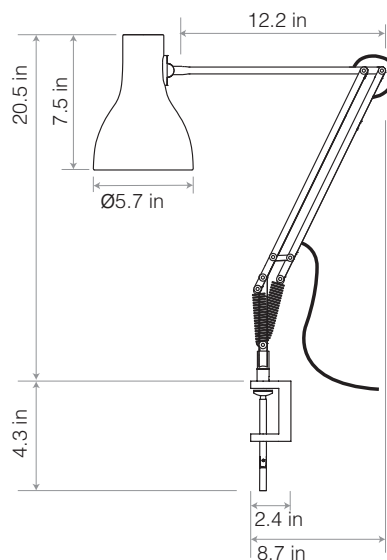

Type 75™ Lamp with Desk Clamp

Type 75™ Collection | Technical Sheet

ANGLEPOISE®
Abandon Darkness.

Launched In 2004 | Designed by Sir Kenneth Grange

Max Horizontal Reach 28 in
Max Vertical Reach 35.4 in

Product

Our best-selling Type 75™ desk lamp combines all the high quality fittings and features you have come to expect from an Anglepoise®, with elegant, classic looks, flowing movement and full adjustability. Designed to clamp to any horizontal surface of between 0.3in - 2.3in thick, our Desk Clamp extends the functional possibilities of the Type 75™ desk lamp.

Materials

- Matt paint or brushed aluminum finish
- Aluminum shade and arms
- Chrome plated fittings
- Aluminum Clamp
- IP20 rating

Dimensions

- Shade diameter: 5.7in
- Shade height: 7.5in
- Max reach: 28in (from clamp to shade)
- Clamp dimensions (h x w x d): 4.3in x 1.5in x 2.4in
- Clamp Range: Thicknesses from 0.3in to 2.3in max
- Cable length: 98in
- Lamp packaging (L x W x H): 12.6in x 6.7in x 17.4in
- Lamp Packaged Weight: 9.1lbs
- Clamp Packaging (L x W x H): 5.9in x 2.2in x 3.9in
- Clamp Packaged Weight: 1.1lb