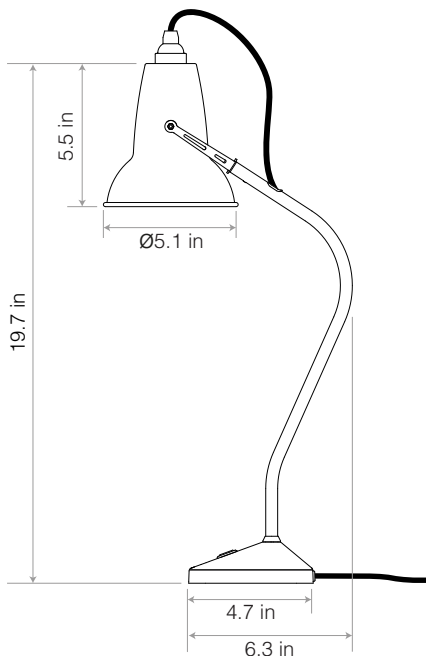

# Original 1227™ Mini Table Lamp

**ANGLEPOISE®**  
Abandon Darkness.

Original 1227™ Mini Collection | Technical Sheet

Launched In 2015 | Designed by George Carwardine

## Description

There's a lot of Anglepoise heritage packed into the 20.5in of metal and cable that make up the Original Mini 1227™ table lamp. The classic shade is instantly recognisable, while the pyramid-shaped base, with its highly practical integral switch, breaks new ground without losing any of the original Anglepoise spirit.

## Materials

- Gloss paint finish
- Steel shade
- Chrome plated fittings
- Cast Iron base with steel cover
- Steel profiled arm
- IP20 Rating

## Dimensions

- Shade diameter: 5.1in
- Shade height: 5.5in
- Max reach: 6.3in (from base to shade)
- Base: 4.7in x 4.7in
- Cable length: 70.9in
- Lamp packaging (L x W x H): 9.3in x 6.5in x 18.3in
- Lamp packaged weight: 5.3lbs