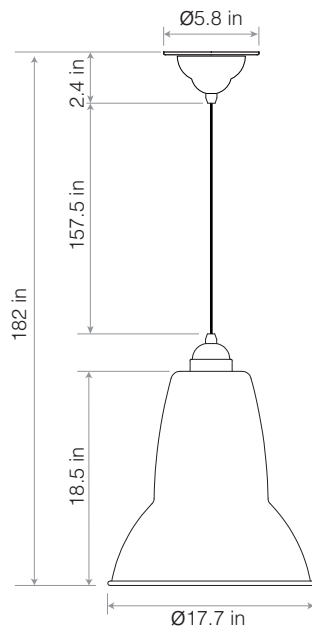

Original 1227™ Giant Pendant

ANGLEPOISE®
Abandon Darkness.

Original 1227™ Giant Collection | Technical Sheet

Launched In 2005 | Designed by George Carwardine

Product	Closest RAL Reference

Gloss Finish

Pendant - Jet Black	RAL 9017
Pendant - Alpine White	RAL 9016
Pendant - Citrus Yellow	RAL 1018
Pendant - Crimson Red	RAL 3001
Pendant - Marine Blue	RAL 5001
Pendant - Slate Grey	RAL 7012

Satin Finish

Pendant - Jet Black	RAL 9017

Pendant Custom Color or Finish

Description

The Original 1227™ Giant Pendant demands to be noticed. Positioned over a dining or meeting room table, a kitchen worktop, or anywhere you please, its larger-than-life scale and stunning range of colors will inject playful, individual style into any interior space.

Our Giant lamps are hand built in the UK.
Please check for availability and lead-times.

Materials

- Gloss or Satin powder coated finish options
- Aluminum shade
- Chrome plated fittings
- Bright chrome plated ceiling rose
- Chrome Junction Box Mounting Kit
- IP20 Rating

Dimensions

- Shade diameter: 17.7in
- Shade height: 18.5in
- Junction box mounting kit: Depth 0.26in, Diameter 5.75in
- Cable length: 157.5in
- Pendant Packaging (L x W x H): 18.9in x 19.3in x 21.65in
- Pendant Packaged Weight: 10.4lbs

Electrical

- cUL Certified
- Voltage: 110/120V, 50/60Hz
- E26 Lamp holder
- Maximum permitted bulb: 60W Halogen
- Bulb not included

Bulb not included

Custom color & finish available

cUL certified