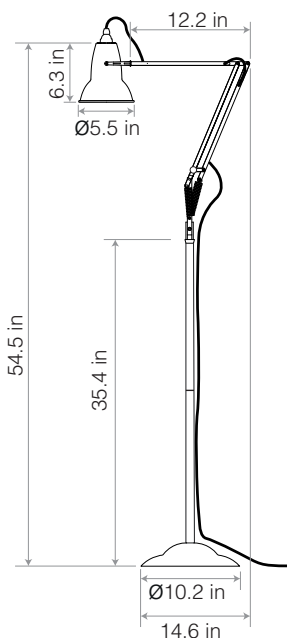

# Original 1227™ Floor Lamp

Original 1227™ Collection | Technical Sheet

**ANGLEPOISE®**  
Abandon Darkness.

Launched In 2012 | Designed by George Carwardine

Max Horizontal Reach 28.3 in  
Max Vertical Reach 70 in

## Dimensions

- Shade diameter: 5.5in
- Shade height: 6.3in
- Max reach: 28.3in (from pole to shade)
- Base diameter: 10.2in
- Pole height: 35.4in
- Cable length: 70.9in
- Lamp Packaging (L x W x H): 12in x 7.5in x 20.3in
- Lamp Packaged Weight: 14.5lbs
- Pole Packaging (L x W x H): 20in x 13.4in x 5.3in
- Pole Packaged Weight: 6.6lbs