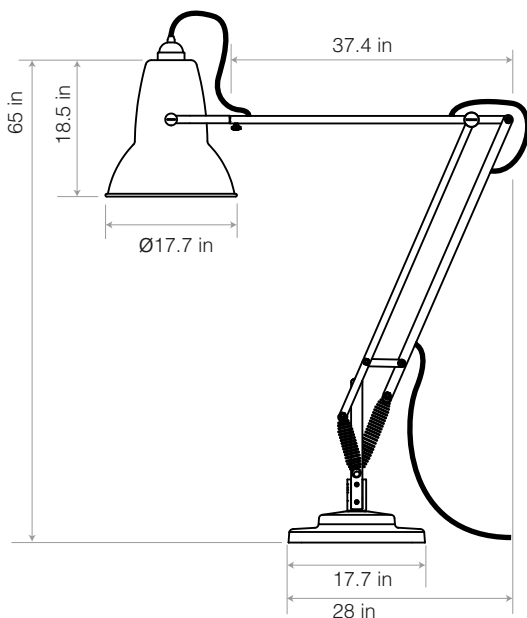

# Original 1227™ Giant Floor Lamp

**ANGLEPOISE®**  
Abandon Darkness.

Original 1227™ Giant Collection | Technical Sheet

Launched In 2005 | Designed by George Carwardine

Product	Closet RAL Reference
---------	----------------------

#### Dimensions

- Shade diameter: 17.7in
- Shade height: 18.5in
- Max horizontal reach: 65in (from base to shade)
- Base size: 17.7 x 17.7in
- Cable length: 177.2in
- Lamp Packaging (L x W x H): 38.6in x 25.4in x 72.4in
- Lamp Packaged Weight: 109.35lbs