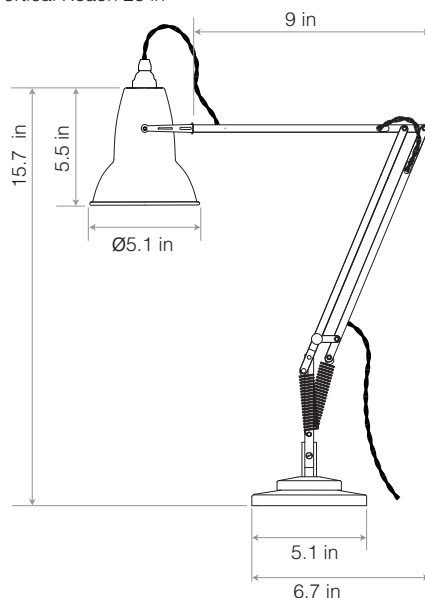

Description

It may be two thirds the size of our much-loved Original 1227™, but our Original 1227™ Mini desk lamp is a smaller version of this iconic 1930s design, featuring Anglepoise unique constant tension spring mechanism, traditional stepped base, chrome fittings and signature shade.

Materials

- Gloss paint finish
- Steel shade
- Chrome plated fittings
- Cast Iron base with steel cover
- Aluminum arms
- IP20 Rating

Dimensions

- Shade diameter: 5.1in
- Shade height: 5.5in
- Max reach: 22in (from base to shade)
- Base size: 5.1 x 5.1in
- Cable length: 70.9in
- Lamp packaging (L x W x H): 11in x 7.5in x 18.3in
- Lamp packaged weight: 7.3lbs

Max Horizontal Reach 22 in
Max Vertical Reach 28 in

Electrical

- cUL Certified
- Voltage: 110/120V, 50/60Hz
- Note: Bulb weight critical for balance. Approximate bulb weight 25-45g
- Inline cable switch (11in from product)
- Plug: 2-blade US plug to NEMA 1-15
- E26 Lamp holder
- Maximum permitted bulb: 15W CFL / 10W LED
- Supplied with a compatible LED bulb:
 - 6.5W LED Bulb
 - Luminous Intensity: 600lm
 - Life: 15,000 Hours
 - Non-dimmable
 - Color Temperature: 2700K
 - CRI (Ra) : ≥ 80