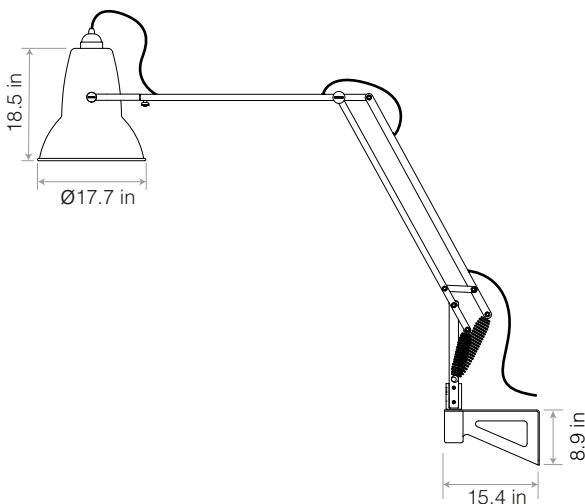

Original 1227™ Giant Lamp with Wall Bracket

ANGLEPOISE®
Abandon Darkness.

Original 1227™ Giant Collection | Technical Sheet

Launched In 2016 | Designed by George Carwardine

Max Horizontal Reach 94.1 in

Product	Closest RAL Reference
---------	-----------------------

Satin Finish

Lamp with Wall Bracket - Jet Black	RAL 9017
------------------------------------	----------

Custom Color or Finish

Description

Anglepoise wall lights are renowned for being functional, stylish and space saving and our stunning Original 1227™ Giant Wall Mounted Lamp is no exception. It may be three times the size of the Original 1227™ wall mounted lamp, but the articulated arm ensures total flexibility so you don't need a super-sized room to house it.

Dimensions

- Shade diameter: 17.7in
- Shade height: 18.5in
- Max reach: 94.1in (from wall to shade)
- Wall bracket (h x w x d): 8.9in x 6in x 15.4in
- Cable length: 177.2in
- Lamp Packaging (L x W x H): 38.6in x 25in x 72.4in
- Lamp Packaged Weight: 69lbs