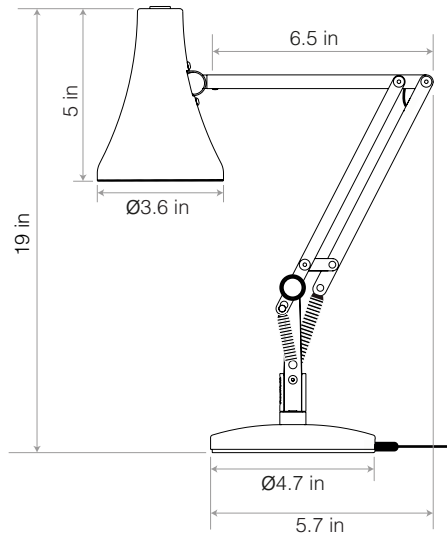

90 Mini Mini Desk Lamp

90 Mini Mini Collection | Technical Sheet

ANGLEPOISE®
Abandon Darkness.

Launched In 2012 | Designed by George Carwardine

Max Horizontal Reach 15 in
Max Vertical Reach 20.5 in

Product

Not recommended for hard contract environments. Please contact your sales manager for more information about contract usage.

Description

Offspring of the ever-popular 1970's Model 90 Anglepoise, our 90 Mini Mini light has all the functionality and personality of a traditional Anglepoise wrapped up in its tiny form. Put this hyper-flexible little light into any position and it will strike the pose that you choose. The LED module integrated into the shade provides a dimmable light source, neatly side-stepping the hassle of bulb replacement. And at 38cm at full stretch, it fits just about anywhere you can think of. Simply plug into a wall socket, portable charger or laptop and you're good to go.

Materials

- Anodised or matt paint finish
- Aluminium shade, arms and base cover
- Chrome plated and polycarbonate fittings
- Cast iron base
- IP20 rating

Dimensions

- Shade diameter: 3.6in
- Shade height: 5in
- Max reach: 15in (from base to shade)
- Base diameter: 4.7in
- Cable length: 59in
- Lamp Packaging (L x W x H): 6.3in x 6.3in x 9.3in
- Lamp Packaged Weight: 3.5lbs