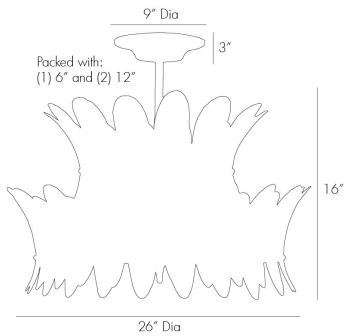

ARTERIORES

ANALISE TWO TIER CHANDELIER

84310

H: 24 IN, Dia: 26.00 IN

Vintage Brass

Contract Suitable As Is

This eight-light chandelier features a stunning arrangement of gently-curved plates, embossed with a leaf motif and finished in vintage brass. This gilded piece has a traditional and feminine feel that won't overpower a streamlined space. A frosted acrylic diffuser softens the light. Additional pipe available PIPE-140.

APPEARANCE

Material	Acrylic, Brass
Finish	Frosted, Vintage Brass
Top Coat/Sealant	true

DIMENSIONS

Chandelier	H: 16 IN, Dia: 26.00 IN
Minimum Hanging Height	24 IN
Maximum Hanging Height	42 IN
Canopy	H: 3 IN, Dia: 9.00 IN

WIRING

Rating	Indoor Only
Cord	10 FT IN, Clear/Silver, SVT
Socket	8, Type B=E12 Other
Maximum Watt	25
Voltage	110-120 V

CERTIFICATIONS

Cerifications	Mexico Australia, European Union, United Arab Emirates, United States, Canada
---------------	---

COMPLIANCY

UL/ETL	Yes
CB	Yes
RoHS	true

SHIPPING

Shipping Requirements	TruckShip
Product Weight	48 LBS
Gross Weight 1	53.5 LBS
Shipping Box 1	H: 33 IN, L: 36 IN, W: 36 IN

REPLACEMENT PARTS

Replacement Part 1	PIPE-140
Replacement Part 1 Dim	(1) 12" and (1) 6"
Replacement Part 2	CANOPY-142
Replacement Part 2 Dim	3" x 9" Dia