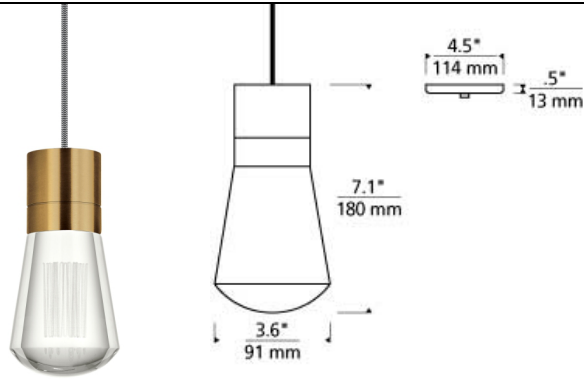

LINE - VOLTAGE PENDANTS / SUSPENSION

Alva Pendant LED

DESCRIPTION

The classic Edison-style squirrel cage lamp is reincarnated here as a modern socket and cord-style LED pendant light. The Alva pendant light from Tech Lighting features a powerful downward-firing LED that is smartly hidden within the "socket" then combined with a solid "bulb" of pure optic crystal. Intricately detailed "filaments" are laser-etched into the crystal for a visually intriguing light fixture. Includes 9 watt, 135 delivered lumen, 3000K, 2200K or Warm Color Dimming 3000K-2200K LED module. Dimmable with low-voltage electronic dimmer. Fixture provided with 12 feet of field-cutable cloth cord.

INSTALLATION

This product can mount to either a 4" square electrical box with round plaster ring or an octagon electrical box.

WEIGHT

3.66lb / 1.66kg ±

clear crystal

ORDERING INFORMATION

| 700 | SYSTEM | ALVPMC | SHAPE OR SIZE | COLOR | FINISH | LAMP |
|-----|---------------------|--------|---------------|---------------|---------|---|
| TD | LINE-VOLTAGE | | 11 | B BLACK | R AGED | - LED 90 CRI 2200K 120V (T24) |
| | PENDANTS/SUSPENSION | | 11-LITE | I BLACK/WHITE | BRASS | LED922 |
| | | | 1-LITE | U BLUE | S SATIN | - LED 90 CRI 3000K 120V (T24) |
| | | | 3 | P COPPER | NICKEL | LED930 |
| | | | 3-LITE | Y GRAY | | - LED 90 CRI WARM COLOR DIMMING 3000-2200K 120V |
| | | | 7 | O ORANGE | | LEDWD (T24) |
| | | | 7-LITE | R RED | | |
| | | | 7-LITE | W WHITE | | |
| | | | CHANDELIER | | | |