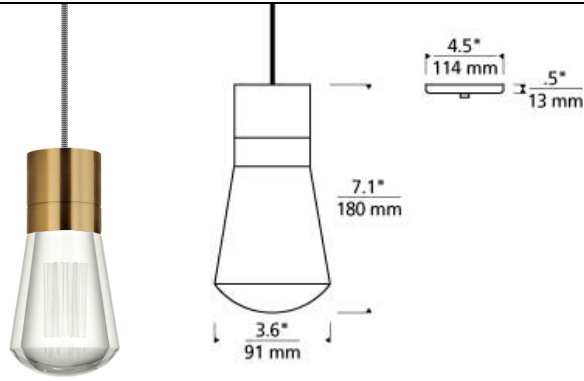

### DESCRIPTION

The classic Edison-style squirrel cage lamp is reincarnated here as a modern socket and cord-style LED pendant light. The Alva pendant light from Tech Lighting features a powerful downward-firing LED that is smartly hidden within the "socket" then combined with a solid "bulb" of pure optic crystal. Intricately detailed "filaments" are laser-etched into the crystal for a visually intriguing light fixture. Includes 9 watt, 135 delivered lumen, 3000K, 2200K or Warm Color Dimming 3000K-2200K LED module. Dimmable with low-voltage electronic dimmer. Fixture provided with 12 feet of field-cutable cloth cord.

### WEIGHT

3.66lb / 1.66kg ±

clear crystal