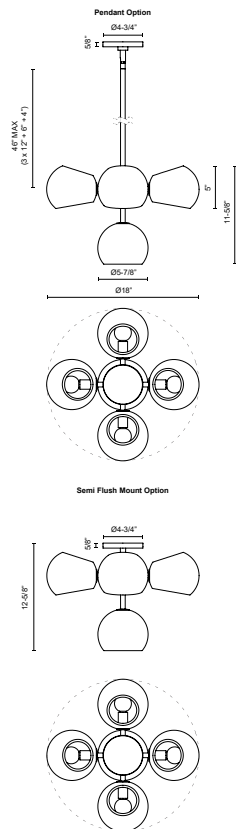

alora mood

P. 1.855.855.8926

CANADA: 102-19028 27th Ave. - Surrey, BC V3Z 5T1

USA: 3035 E. Lone Mountain Rd - Las Vegas, NV, 89081

WILLOW CH548518BGCL

FIXTURE DIMENSIONS	D18" x H11-5/8"
LAMP TYPE	E12
MAX WATTAGE	60W
BULB QTY	5
BULBS INCLUDED	No
RECOMMENDED BULB TYPE	G12.5
VOLTAGE	120V
GLASS DETAILS	Clear Glass
MATERIAL	Glass; Steel;
ROD LENGTH	46" Max (3x12" + 1x6" + 1x4")
DIAMETER OF ROD	5/8"
WIRE LENGTH	60"
MINIMUM HANG HEIGHT	12-3/4"
SLOPED CEILING ADAPTABLE	Yes, Up to 90 Degrees
LOCATION	Dry
BARCODE	UPC 69175907514
CANOPY DIMENSIONS	D4-3/4" x H5/8"
FINISH OPTION(S)	Brushed Gold; Clear Glass;
BRAND	Alora Mood

[D - Diameter, L - Length, W - Width, H - Height, E - Extension]

AVAILABLE FINISHES:

CH548518BGCL

*For complete warranty terms, please visit: www.aloralighting.com/warranty