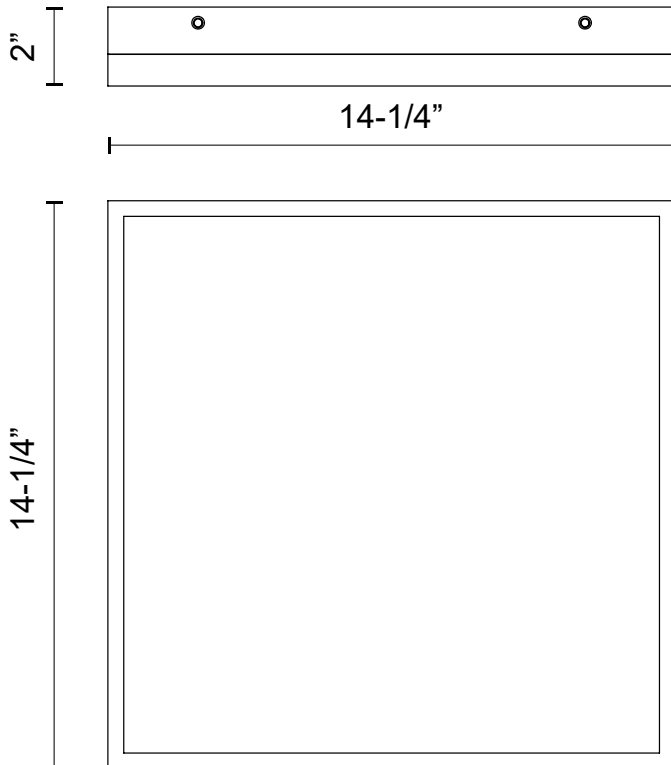

SYDNEY FM553214AGMB

FIXTURE DIMENSIONS	L14-1/4" x W14-1/4" x H2"
LIGHT SOURCE	AC LED
WATTAGE	36W
DELIVERED LUMENS	1725lm*
VOLTAGE	120V
COLOR TEMPERATURE	3000K
CRI (RA)	90CRI
DIMMABLE	Yes, ELV Dimmer (Not Included)
GLASS DETAILS	Frosted Glass
MATERIAL	Glass; Steel;
LOCATION	Dry
BARCODE	UPC 69175907613
FINISH OPTION(S)	Aged Gold; Matte Black;
BRAND	Alora Mood

[D - Diameter, L - Length, W - Width, H - Height, E - Extension]

AVAILABLE FINISHES:

FM553214AGMB

*For complete warranty terms, please visit: www.aloralighting.com/warranty